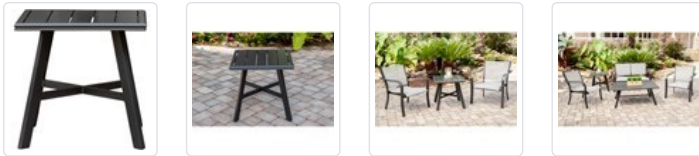

Cape Soleil / CAPESDTBLSL-1GM

Commercial Aluminum 22" Slat Side Table

A fresh perspective on traditional and transitional styling, Cape Soleil provides an exclusive feel in outdoor furniture, fire features and other outdoor essentials where it combines innovative design with the latest materials for long-term durability that can stand up to rigorous use of commercial environments. Make the most of your investment and keep guests coming back year after year with high-quality furnishings crafted from UV-resistant, contract grade materials like cast aluminum, sling and woven variations paired with Sunbrella UV-resistant fabrics. Provide guests with a glimpse into luxury at moderate prices that fit the budget.

- 22" square aluminum side table
- Commercial-grade patio furniture is perfect for furnishing hotel landscapes and residential use
- Designed with all-weather, maintenance-free materials that are built-to-last years of regular use outdoors
- Rustproof aluminum frame is treated with a multi-step, gunmetal finish for maximum outdoor protection
- Slat tabletop requires light assembly and can detach easily for storage
- Slats prevent excess water build-up on tabletop
- Weight capacity: 250 lbs
- Quality checked, tested, and approved
- 10-year warranty on frames for durability you can count on

Cape Soleil / CAPESDTBLSL-1GM

Commercial Aluminum 22" Slat Side Table

ITEM DETAILS

Category	Outdoor Furniture
Color	Gunmetal
UPS Shippable	Y
Shipping Weight	25
UPC Code	192487120200
Country of Origin	CN-China
TAA Compliant	N

Product Dimensions English Height from floor to table: 21.77"
Tabletop Max Capacity: 250 lbs.
Thickness of Tabletop: 1.18"
Height Of Table LEGS Only: 1.96"
Length Of Table LEGS Only: 20.98"
Width Of Table LEGS Only: 0.98"
Tube size: 2.0 tube